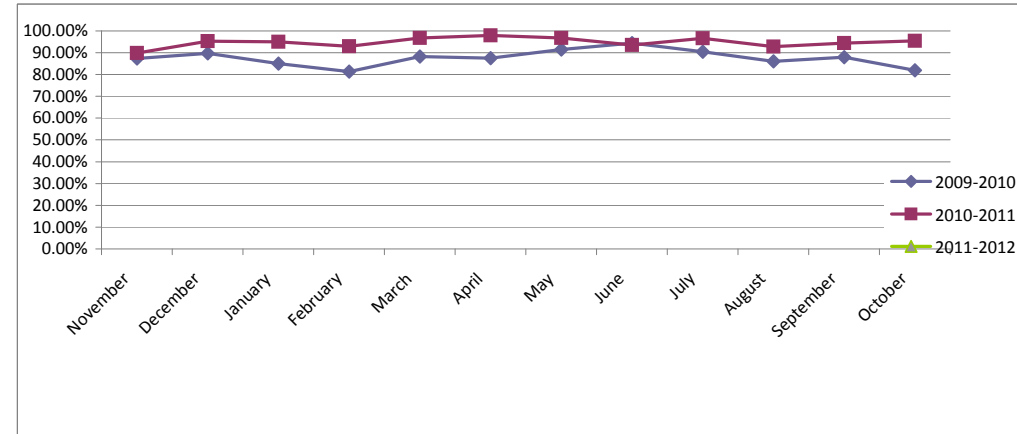

Statistical Information

Waste Removed from Site that was Recycled %	2009-2010	2010-2011	2011-2012
November	87.42%	89.90%	
December	89.76%	95.30%	
January	85.09%	95.00%	
February	81.30%	92.90%	
March	88.20%	96.80%	
April	87.50%	98.00%	
May	91.50%	96.70%	
June	94.40%	93.50%	
July	90.40%	96.60%	
August	86.00%	92.80%	
September	88.00%	94.40%	
October	82.00%	95.50%	

Waste Removed from Site that was Recycled %

Waste Removed from Site that was sent to landfill %	2009-2010	2010-2011	2011-2012
November	12.58%	10.10%	
December	10.24%	4.70%	
January	14.91%	5.00%	
February	18.70%	7.10%	
March	11.80%	3.20%	
April	12.50%	2.00%	
May	8.50%	3.30%	
June	5.60%	6.50%	
July	9.60%	4.40%	
August	14.00%	7.20%	
September	12.00%	5.60%	
October	18.00%	4.50%	